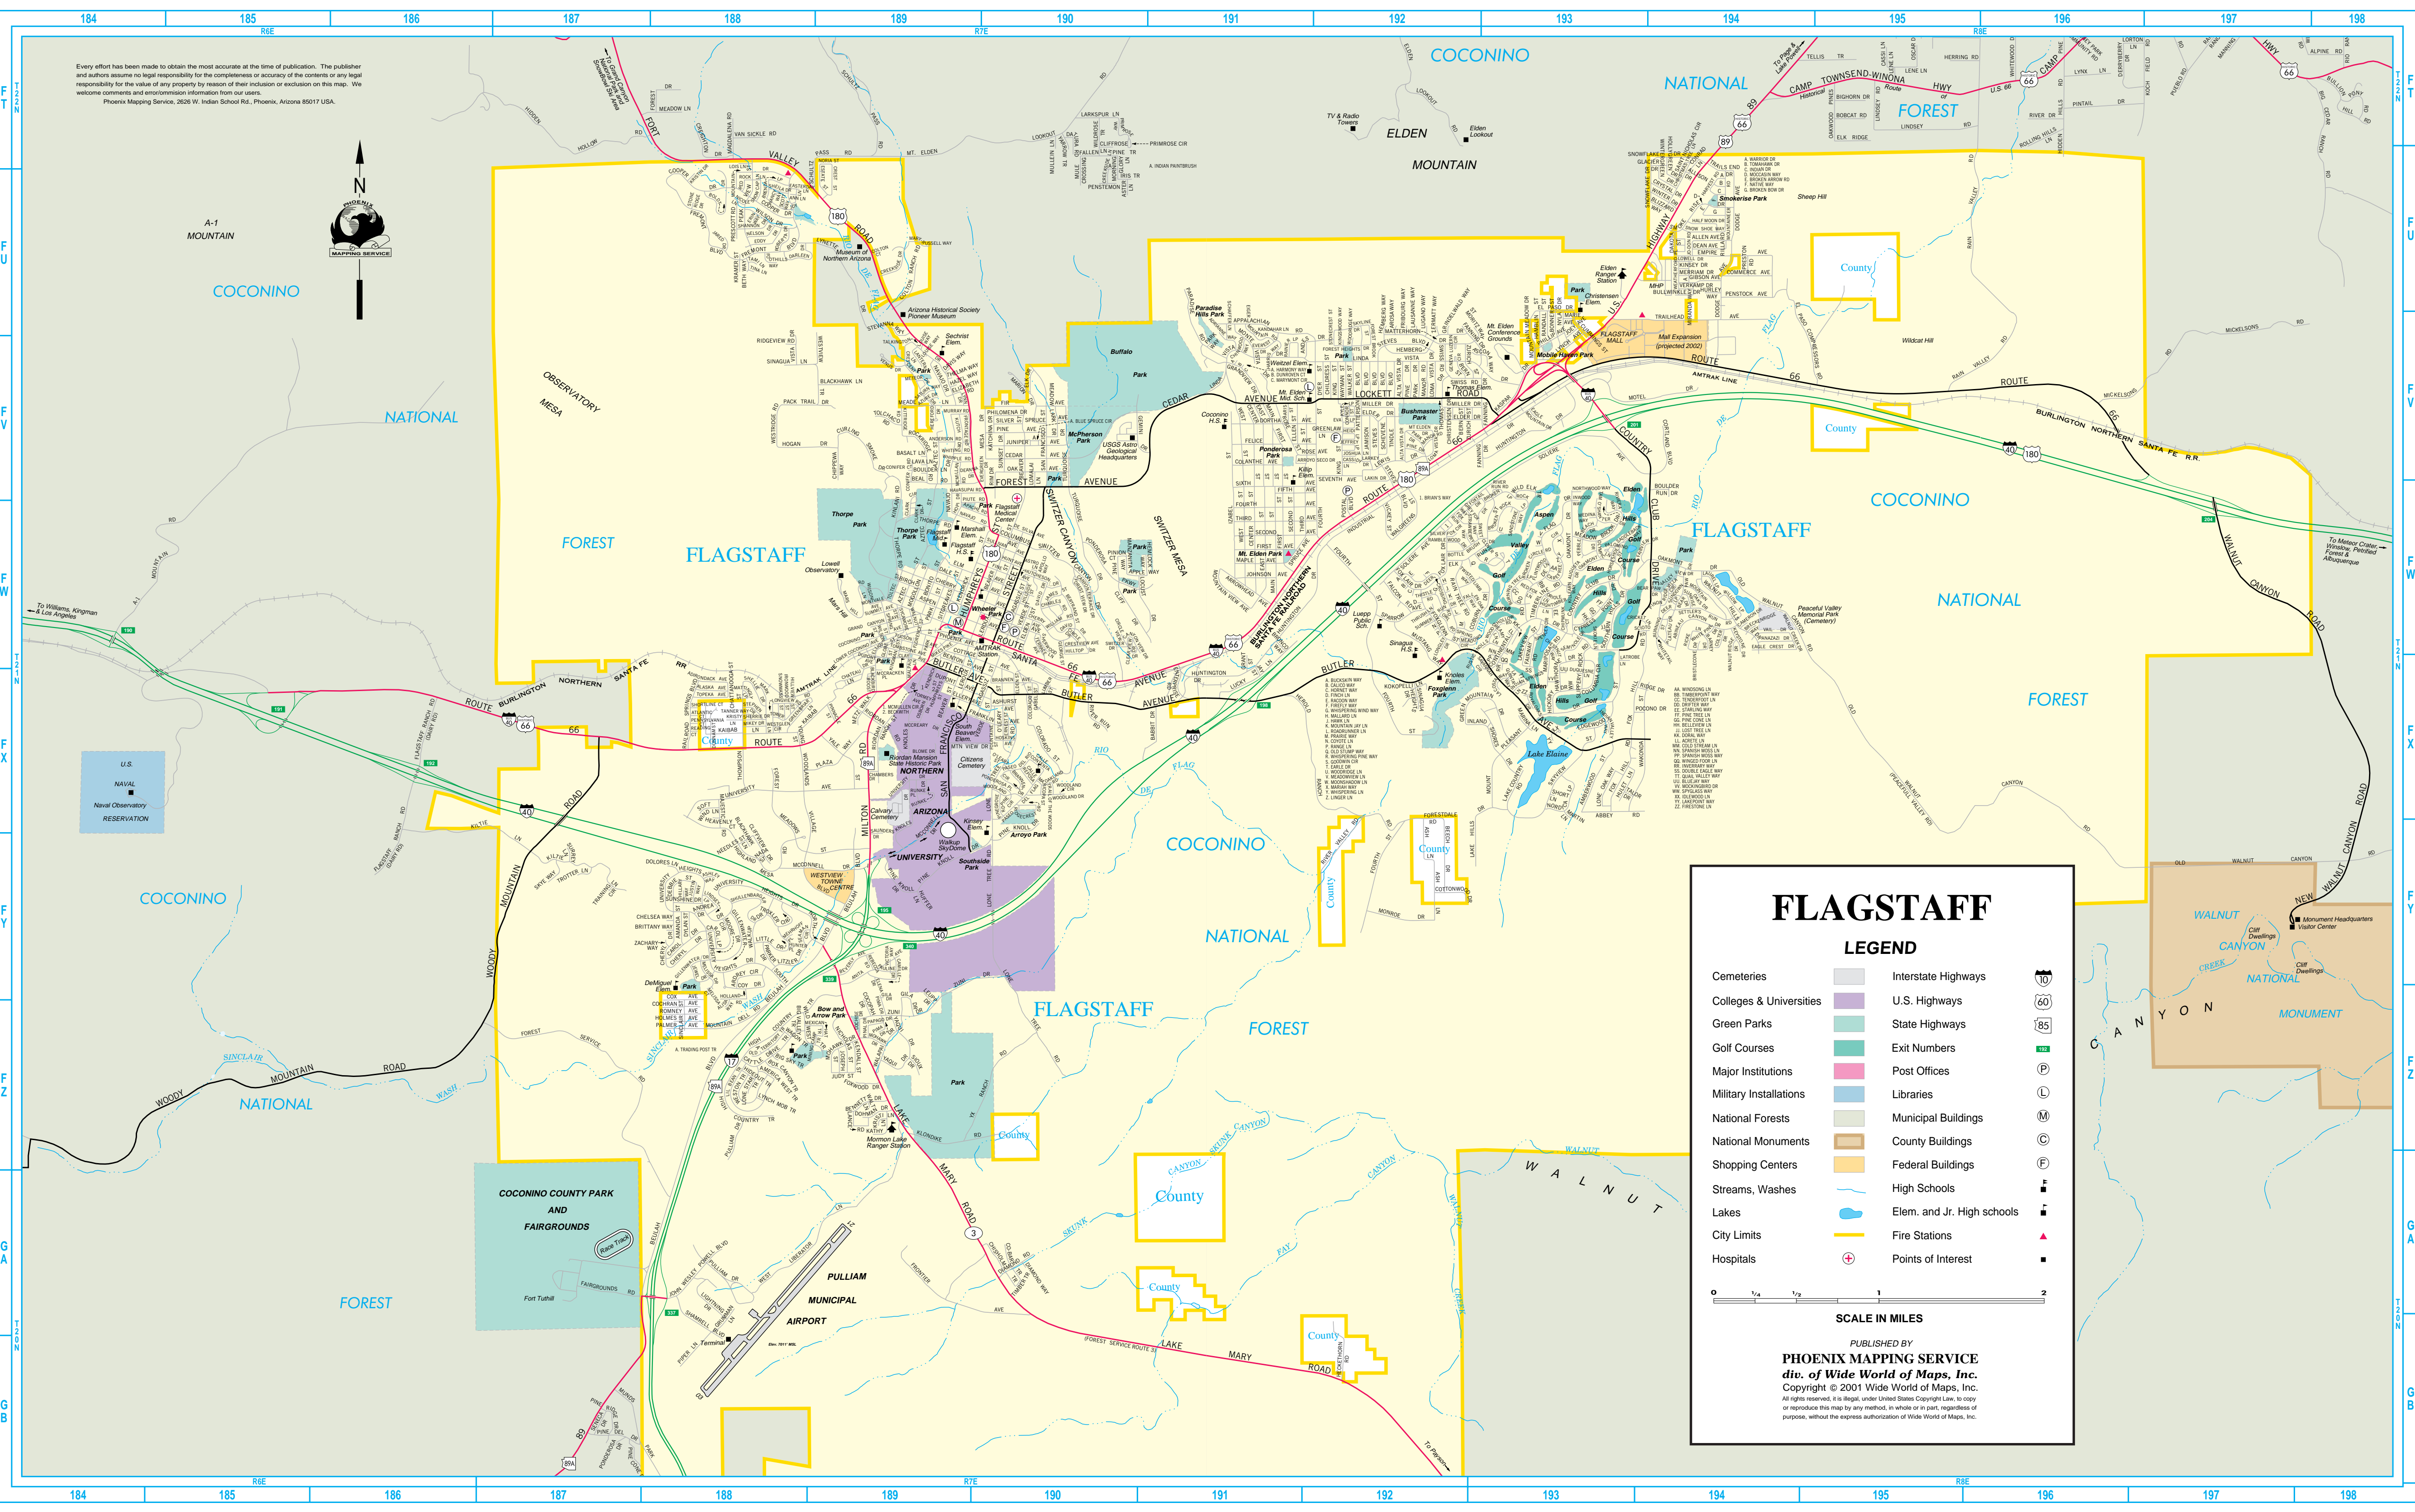

FLAGSTAFF

LEGEND

Cemeteries	Interstate Highways	
Colleges & Universities	U.S. Highways	
Green Parks	State Highways	
Golf Courses	Exit Numbers	
Major Institutions	Post Offices	
Military Installations	Libraries	
National Forests	Municipal Buildings	
National Monuments	County Buildings	
Shopping Centers	Federal Buildings	
Streams, Washes	High Schools	
Lakes	Elem. and Jr. High schools	
City Limits	Fire Stations	
Hospitals	Points of Interest	

SCALE IN MILES